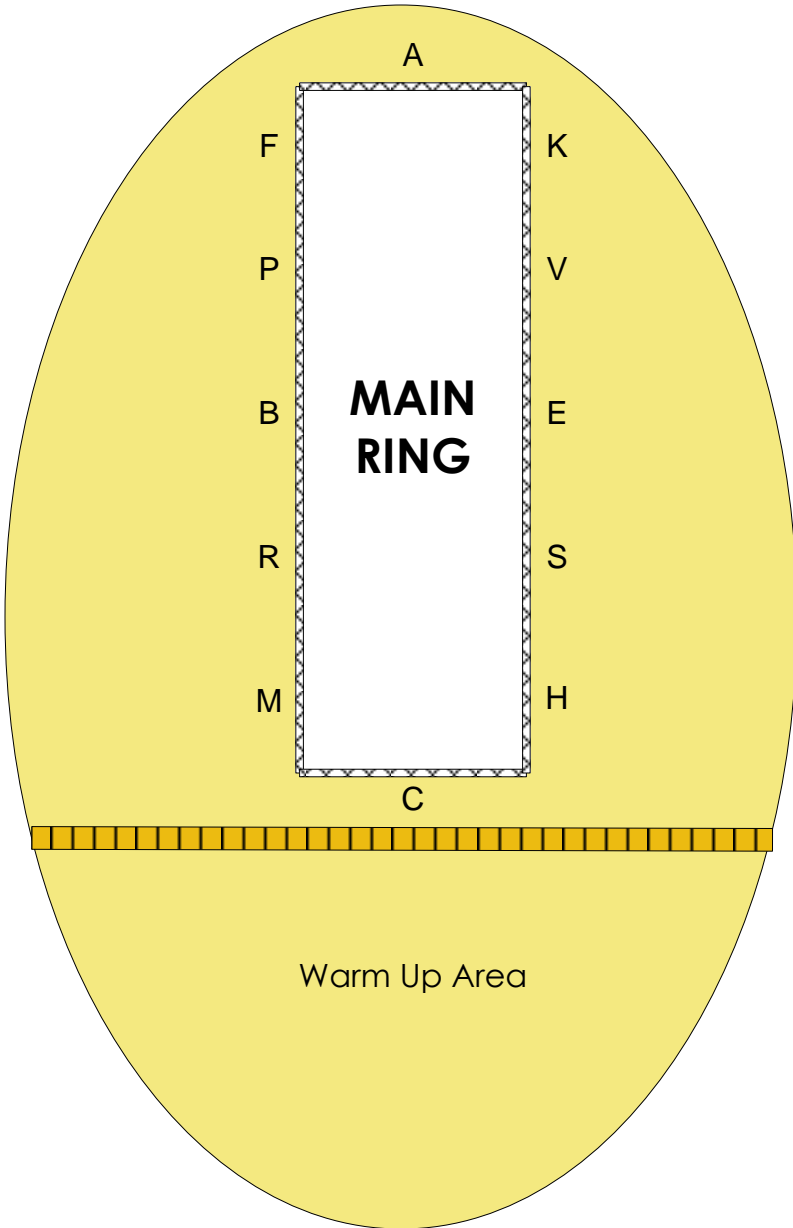

JUDGE

Indoor Arena for Longeing and Warm Up

Vendors and Seating Area

Food

Show Secretary and Awards

Spectator Parking at Main Entrance off Downs Road

WARM UP RING

TRAILER ENTRANCE off West Hills Road
WAIT FOR ATTENDENT